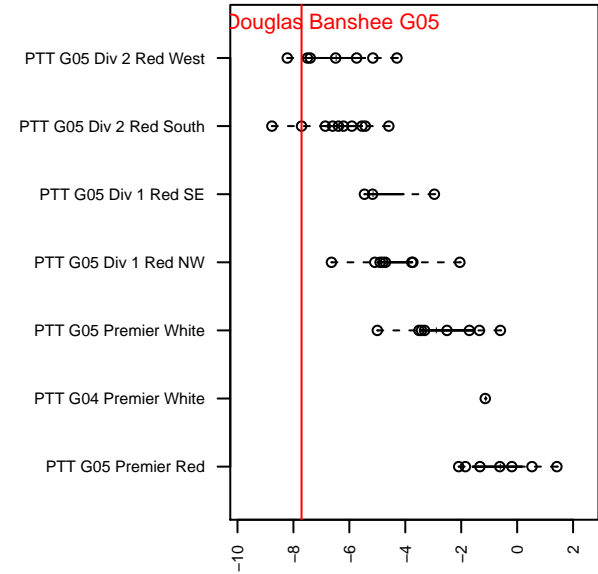

**attack and defense rating
relative to others at age
and all opponents in last 13 months**