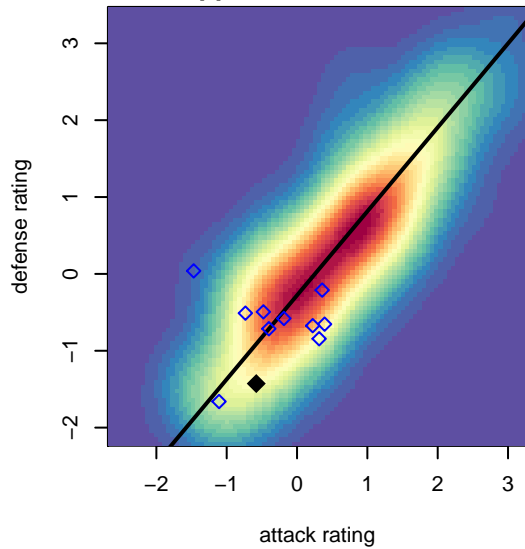

**attack and defense rating
relative to others at age
and all opponents in last 13 months**