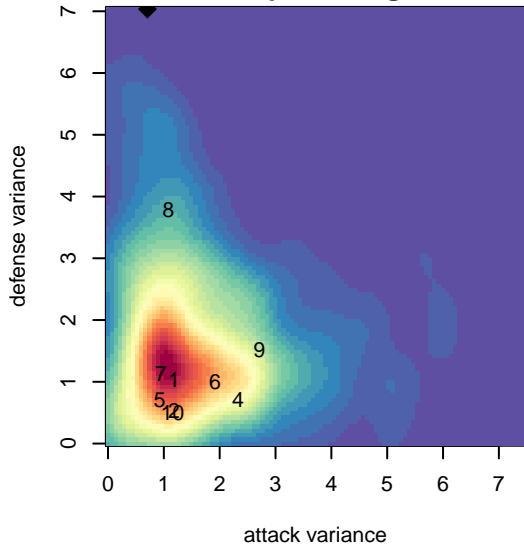

David Douglas Banshee G05

, OR
 G05 total strength=508
 attack=0.56 defense=0.24
 fall league = PTT G05 Div 2 Red South

alt names used:
 David Douglas 05G Banshees
 DDSC FC G03 Banshees

Venues played:
 2017 Mt Hood Challenge U13 Bronze
 2017 PTT G05 Division 2 Red South

David Douglas Banshee G05
 Dots are actual minus expected GF (blue circles) and GA (red triangles).
 Blue line is smoothed change in attack strength. Red is smoothed change in defense strength.

**attack and defense variance (black dot)
relative to other teams
and top 10 in region**